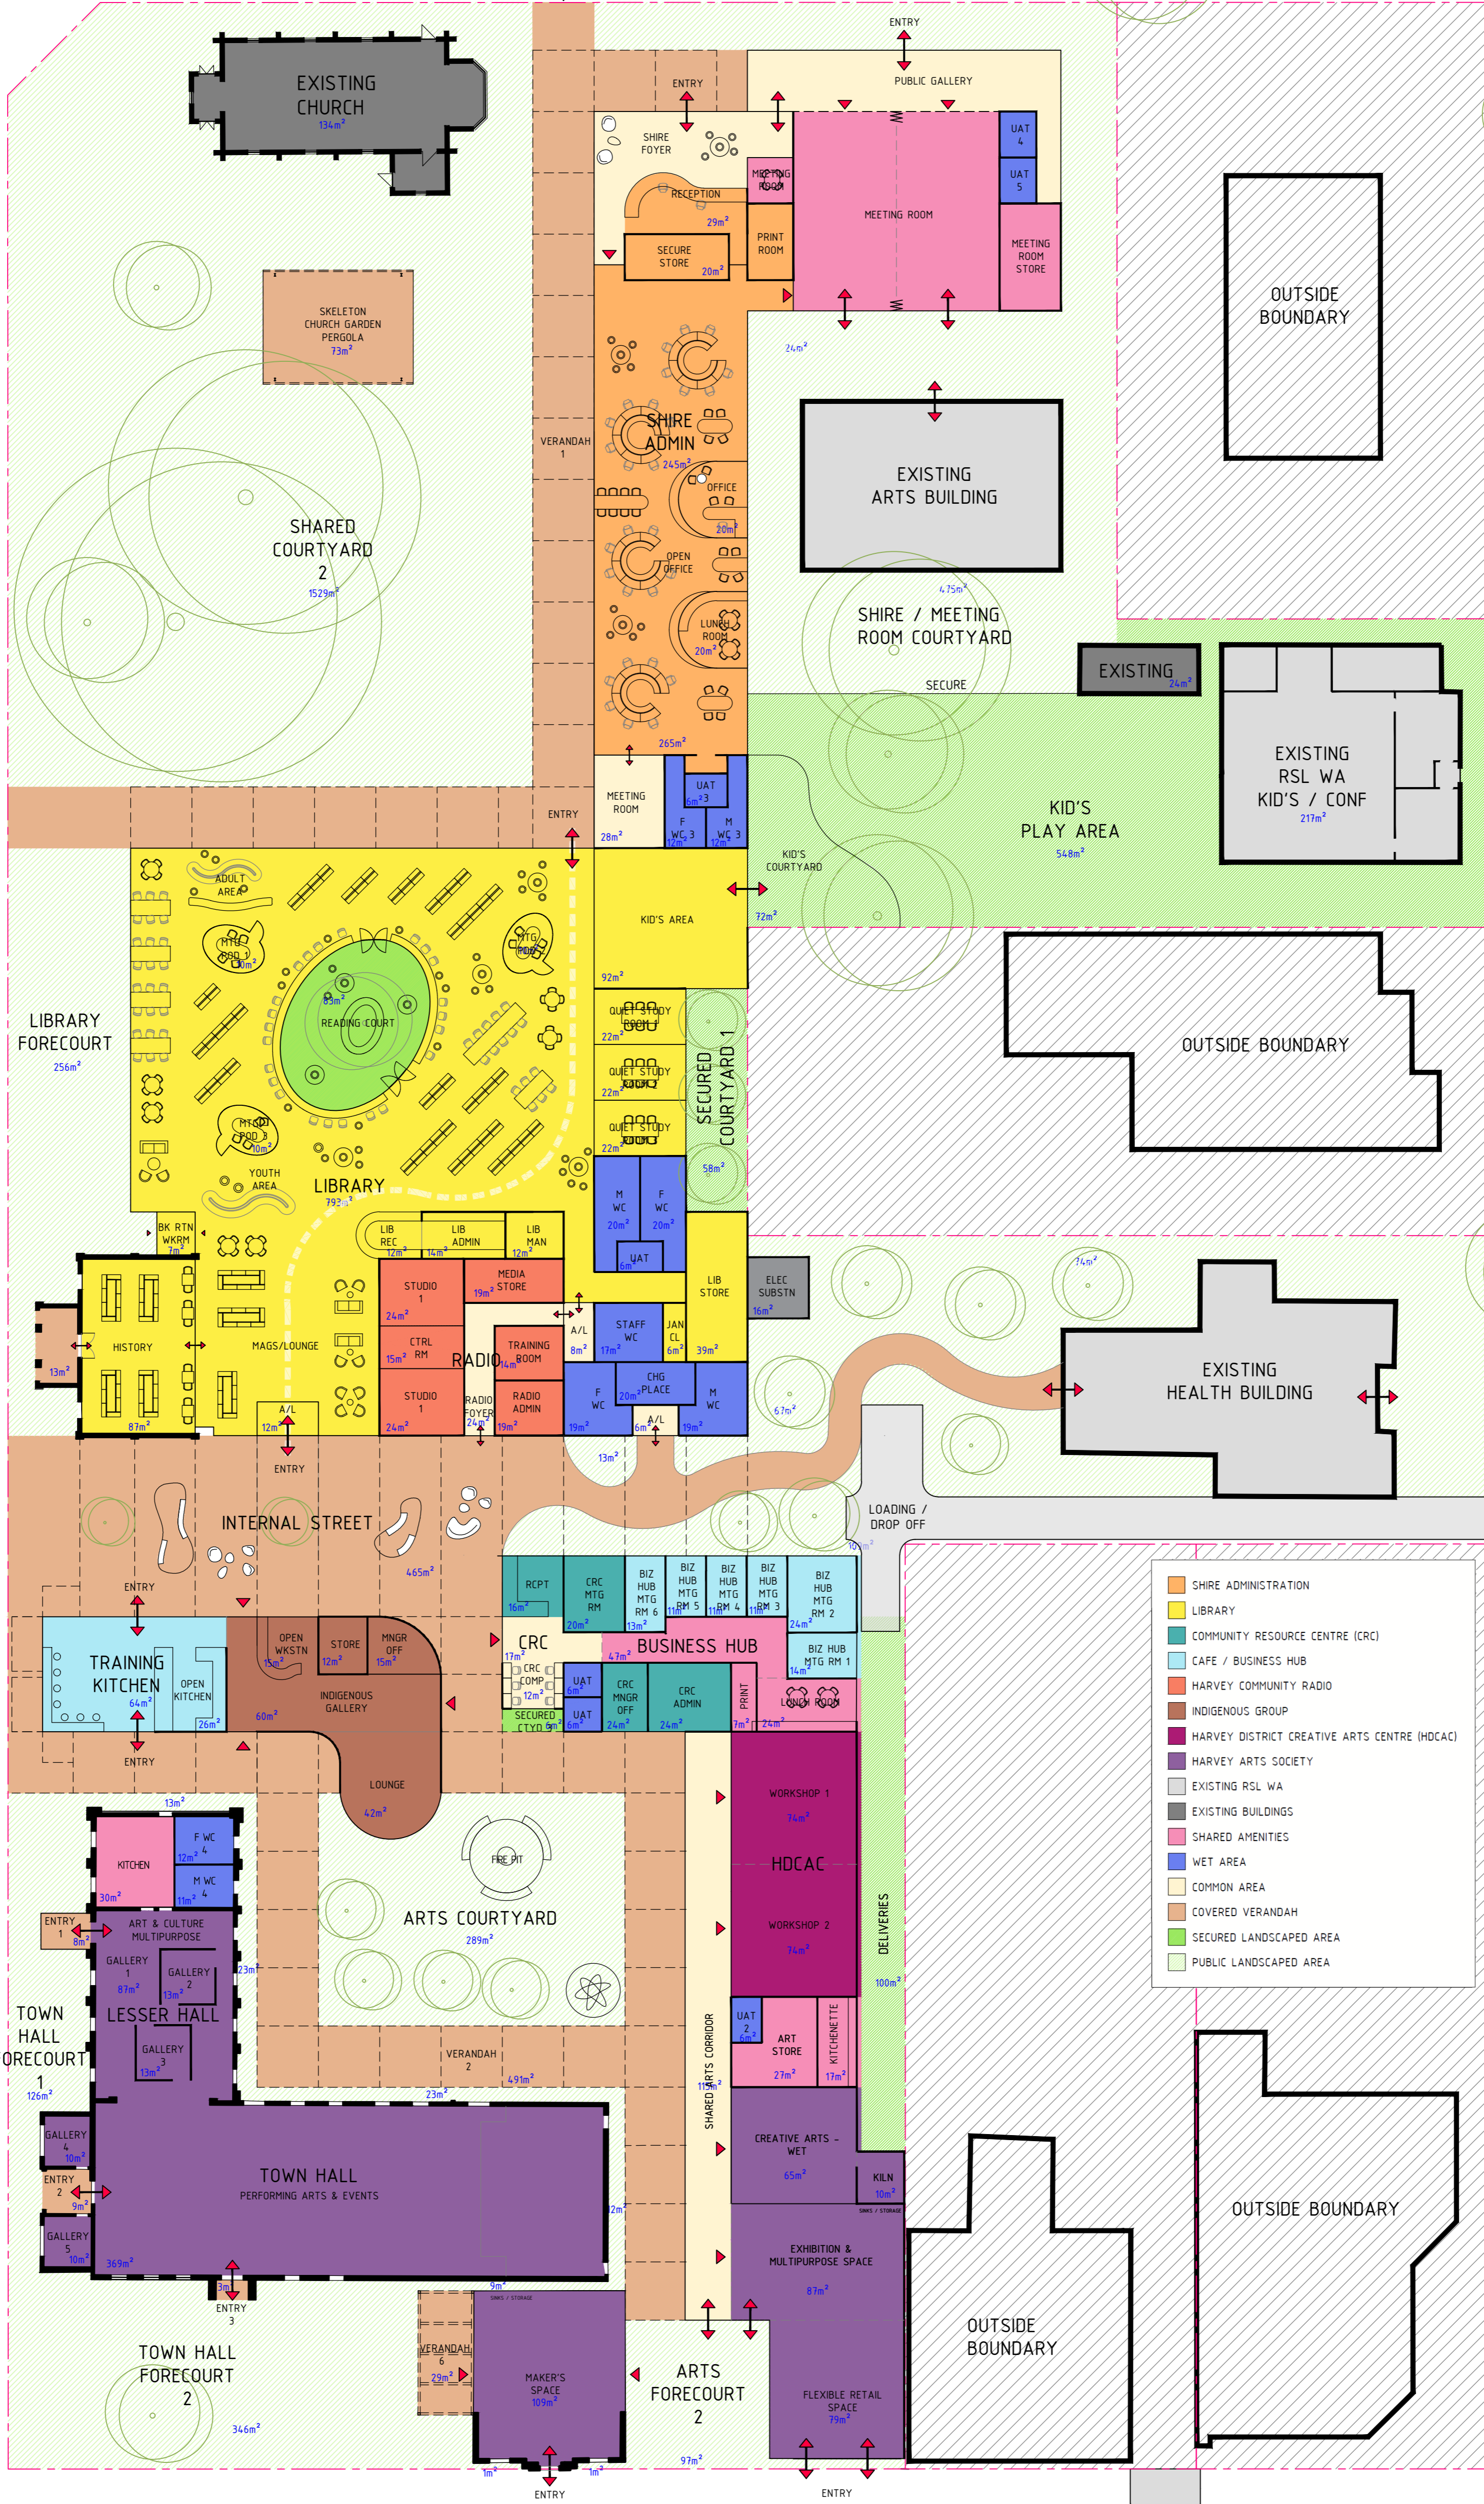

GIBBS STREET

NEW 45° BAYS

NEW 45° BAYS

NEW PARALLEL BAYS

NEW PARALLEL BAYS

NEW PARALLEL BAYS

YOUNG STREET

BECHER STREET

UDUC ROAD

- SHIRE ADMINISTRATION
- LIBRARY
- COMMUNITY RESOURCE CENTRE (CRC)
- CAFE / BUSINESS HUB
- HARVEY COMMUNITY RADIO
- INDIGENOUS GROUP
- HARVEY DISTRICT CREATIVE ARTS CENTRE (HDCAC)
- HARVEY ARTS SOCIETY
- EXISTING RSL WA
- EXISTING BUILDINGS
- SHARED AMENITIES
- WET AREA
- COMMON AREA
- COVERED VERANDAH
- SECURED LANDSCAPED AREA
- PUBLIC LANDSCAPED AREA